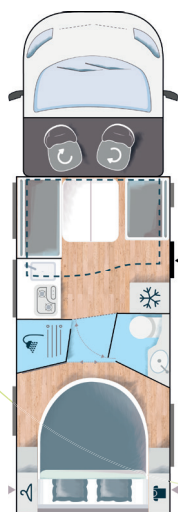

CHAUSSON

1980
2025
45
ANS
INNOVATIONS

FIAT
LOW PROFILE 798
ANNIVERSARY LINE

**THE LOW PROFILE,
THAT MAKES LIFE GREAT !**

UK

#MyChausson

motorhomes-chausson.co.uk

LOW PROFILE 798 ANNIVERSARY LINE

FIAT

LOW PROFILE	798 ANNIVERSARY LINE
BASE VEHICLES	
Brand	FIAT
Engine power HP - kW	140-103
Transmission	Manual
EXTERIOR DIMENSIONS	
Overall length (m)	7,39
Overall width (m)	2,35
Overall height (m)	2,92
Interior height (m)	2,11
Wheelbase (m)	4,03
Right garage door (mm)	1145x765
Rear garage door (mm)	605x1145
16" alloy wheels	✓
CAPACITY (STANDARD BASE VEHICLE)	
Seats authorised for road use (1)	4
Isofix	✓
Sleeping berths	3/5*
Dining seats	5
WEIGHT (KG)	
Max technically permissible laden mass	3500
Kerb weight (+/- 5%)	3137
Towable weight	2000
AUTONOMY	
Fresh water capacity (L)	105
Waste water capacity (L)	100
Fuel tank capacity (L)	90
Gas cylinder capacity (kg)	13
Pre wired for second leisure battery (optional supplied by dealer)	✓
HEATING / AIR CONDITIONING	
Combined heater/water heater with blown air using vehicle fuel	4000 W ○ 6000 W
Pre-equipped for air conditioning (living area)	✓
SLEEPS (CM)	
Rear bed(s)	160 x 190
Electric fold-down bed, sleeps 2 (max. 250 kg)	○ 140 x 190
Dining nook convertible into extra spare sleeping space	90 x 195
KITCHEN	
Gas refrigerator/12V/230V	141 L AES

Connect : Bluetooth radio DAB with touchscreen and steering wheel controls and reversing camera

Look : Leather steering wheel, chromium-plated air vents, alloy wheels 16"

OPTIONAL PACK

Arctic (33 Kg) : Insulated and heated waste water tank, outside cabin curtains, covers for refrigerator grills, reinforced fuel heating, underfloor heating, electric boiler